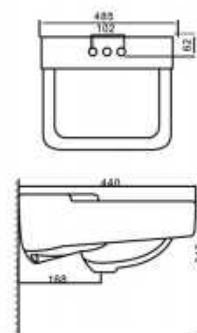

FH74016

FH760 柜盆

FH930 柜盆

FHLT11* 挂盆

FHLT12* 挂盆

注：由于印刷的关系，产品的实际颜色与样本颜色有误差；图示尺寸与实物尺寸可能有差异，一切以本公司实际产品为标准。

REMARK: Because printing reason, the real colors of products may be different with the sample colors; The drawing sizes maybe different with real sizes. All take our products as basic.