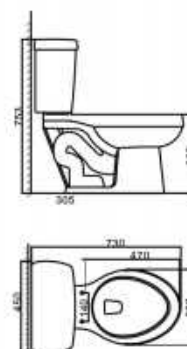

FHC15E+T17

Size: 720×408×765mm
S-trap: 305mm
6L flush Water-saving toilet

FHC16E+T16

Size: 725×408×805mm
S-trap: 305mm
4/6L dual-flush Water-saving toilet

FHC58+T56

Size: 710×472×800mm
S-trap: 305mm
4.8L flush Water-saving toilet

FHC28+T28

Size: 765×440×845mm
S-trap: 305mm
4.8L flush Water-saving toilet

FHC4865+T4440

FHC4868+T4450

FHC3301+T3300

FHC3302+T3300

FHC3303+T3300

FHC3700+T3700