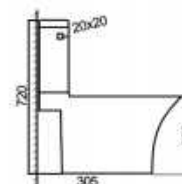

FHC1045+T1045