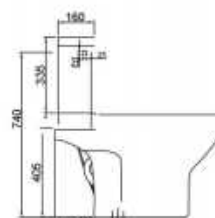

FH2043S+T2043