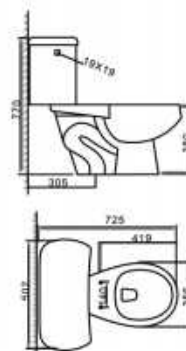

FHC15E+T17

Size: 720×408×765mm
S-trap: 305mm
6L flush Water-saving toilet

FHC16E+T16

Size: 725×408×805mm
S-trap: 305mm
4/6L dual-flush Water-saving toilet

FHC58+T56

Size: 710×472×800mm
S-trap: 305mm
4.8L flush Water-saving toilet

FHC28+T28

Size: 765×440×845mm
S-trap: 305mm
4.8L flush Water-saving toilet

FHC4865+T4440

FHC4868+T4450

FHC3301+T3300

FHC3302+T3300

FHC3303+T3300

FHC3700+T3700

FHC5560+T5560

FHC5570+T5560

FHC5575+T5560

FHC5655

FHC5665

FH2043S+T2043

柱盆 Pedestal Sink for Bathroom

FH3[#]+A3[#]