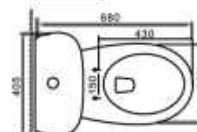

FHC15E+T17

Size: 720×408×765mm
S-trap: 305mm
6L flush Water-saving toilet

FHC16E+T16

Size: 725×408×805mm
S-trap: 305mm
4/6L dual-flush Water-saving toilet

FHC58+T56

Size: 710×472×800mm
S-trap: 305mm
4.8L flush Water-saving toilet

FHC28+T28

Size: 765×440×845mm
S-trap: 305mm
4.8L flush Water-saving toilet

FHC4865+T4440

FHC4868+T4450

FHC3301+T3300

FHC3302+T3300

FHC3303+T3300

FHC3700+T3700