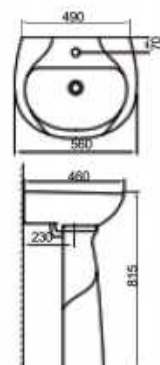

FH3506+3501