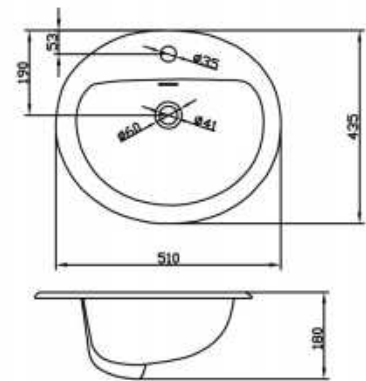

FH104 柜盆

FHL3301S

FH620