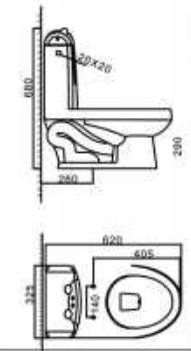

FHC990

FHC1701 儿童连体

FHOP1

FHOP2