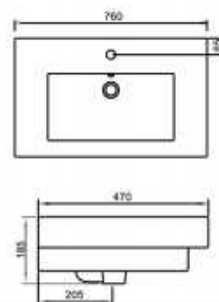

FH930 柜盆

FHLT12* 挂盆

注：由于印刷的关系，产品的实际颜色与样本颜色有误差；图示尺寸与实物尺寸可能有差异，一切以本公司实际产品为标准。

REMARK: Because printing reason, the real colors of products may be different with the sample colors; The drawing sizes maybe different with real sizes. All take our products as basic.