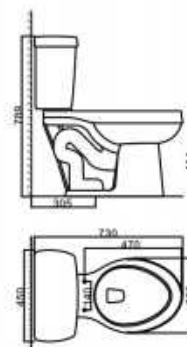

FHC15E+T17

Size: 720×408×765mm
S-trap: 305mm
6L flush Water-saving toilet

FHC16E+T16

Size: 725×408×805mm
S-trap: 305mm
4/6L dual-flush Water-saving toilet

FHC58+T56

Size: 710×472×800mm
S-trap: 305mm
4.8L flush Water-saving toilet

FHC28+T28

Size: 765×440×845mm
S-trap: 305mm
4.8L flush Water-saving toilet

FHC4865+T4440

FHC4868+T4450

FHC3301+T3300

FHC3302+T3300

FHC3303+T3300

FHC3700+T3700