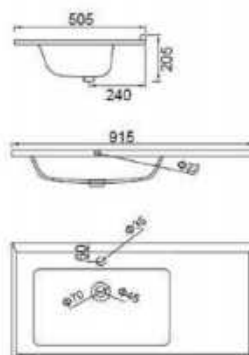

FH700-N

FH800-N

FH900-N

FH900-O