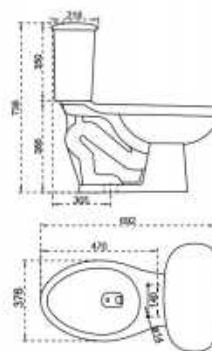

FHC15E+T17

Size: 720×408×765mm
S-trap: 305mm
6L flush Water-saving toilet

FHC16E+T16

Size: 725×408×805mm
S-trap: 305mm
4/6L dual-flush Water-saving toilet

FHC58+T56

Size: 710×472×800mm
S-trap: 305mm
4.8L flush Water-saving toilet

FHC28+T28

Size: 765×440×845mm
S-trap: 305mm
4.8L flush Water-saving toilet

FHC4865+T4440

FHC4868+T4450

FHC3301+T3300

FHC3302+T3300

FHC3303+T3300

FHC3700+T3700