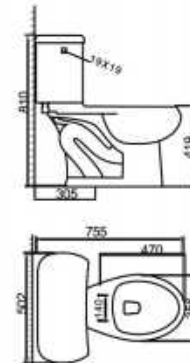

FHC5570+T5560