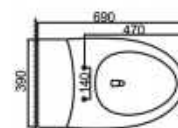

FHC1042+T1042