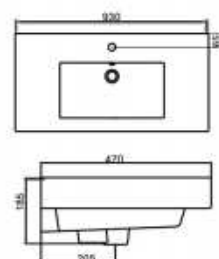

FH74016

FH760 柜盆

FH930 柜盆

FHLT11* 挂盆

FHLT12* 挂盆

注：由于印刷的关系，产品的实际颜色与样本颜色有误差；图示尺寸与实物尺寸可能有差异，一切以本公司实际产品为标准。

REMARK: Because printing reason, the real colors of products may be different with the sample colors; The drawing sizes maybe different with real sizes. All take our products as basic.