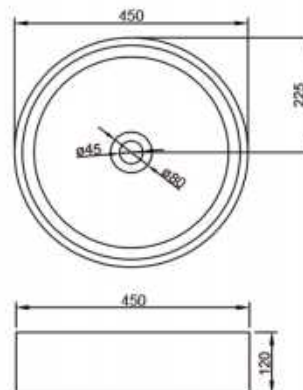

FH1039 (黑)

FH1039 (白)

FH1003 (黑)

FH1003 (白)