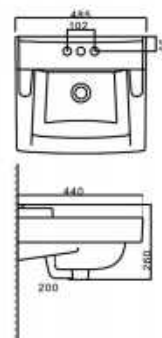

FH74016

FH760 柜盆

FH930 柜盆

FHLT11* 挂盆

FHLT12* 挂盆

注：由于印刷的关系，产品的实际颜色与样本颜色有误差；图示尺寸与实物尺寸可能有差异，一切以本公司实际产品为标准。

REMARK: Because printing reason, the real colors of products may be different with the sample colors; The drawing sizes maybe different with real sizes. All take our products as basic.