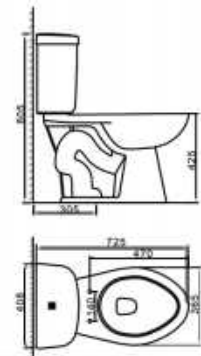

FHC15E+T17

Size: 720×408×765mm
S-trap: 305mm
6L flush Water-saving toilet

FHC16E+T16

Size: 725×408×805mm
S-trap: 305mm
4/6L dual-flush Water-saving toilet

FHC58+T56

Size: 710×472×800mm
S-trap: 305mm
4.8L flush Water-saving toilet

FHC28+T28

Size: 765×440×845mm
S-trap: 305mm
4.8L flush Water-saving toilet

FHC4865+T4440

FHC4868+T4450

FHC3301+T3300

FHC3302+T3300

FHC3303+T3300

FHC3700+T3700