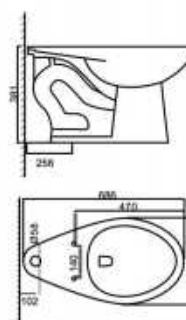

FHC5575+T5560

FHC5655

FHC5665

FH2043S+T2043