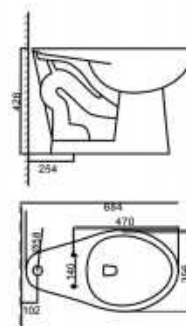

FH2043S+T2043