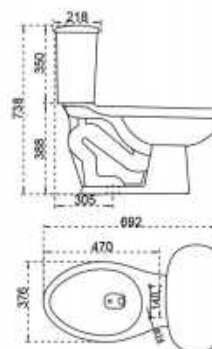

FHC15E+T17

Size: 720×408×765mm
S-trap: 305mm
6L flush Water-saving toilet

FHC16E+T16

Size: 725×408×805mm
S-trap: 305mm
4/6L dual-flush Water-saving toilet

FHC58+T56

Size: 710×472×800mm
S-trap: 305mm
4.8L flush Water-saving toilet

FHC28+T28

Size: 765×440×845mm
S-trap: 305mm
4.8L flush Water-saving toilet

FHC4865+T4440

FHC4868+T4450

FHC3301+T3300

FHC3302+T3300

FHC3303+T3300

FHC3700+T3700