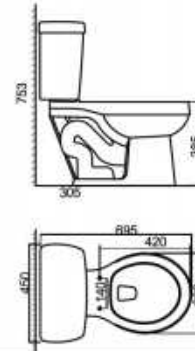

FHC15E+T17

Size: 720×408×765mm
S-trap: 305mm
6L flush Water-saving toilet

FHC16E+T16

Size: 725×408×805mm
S-trap: 305mm
4/6L dual-flush Water-saving toilet

FHC58+T56

Size: 710×472×800mm
S-trap: 305mm
4.8L flush Water-saving toilet

FHC28+T28

Size: 765×440×845mm
S-trap: 305mm
4.8L flush Water-saving toilet

FHC4865+T4440

FHC4868+T4450

FHC3301+T3300

FHC3302+T3300

FHC3303+T3300

FHC3700+T3700