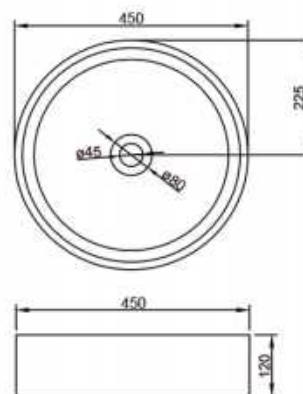

FH1039 (黑)

FH1039 (白)

FH1003 (黑)

FH1003 (白)