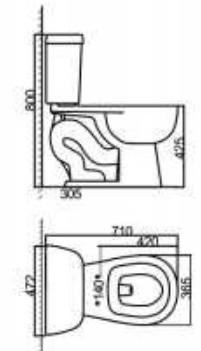

FHC15E+T17

Size: 720×408×765mm
S-trap: 305mm
6L flush Water-saving toilet

FHC16E+T16

Size: 725×408×805mm
S-trap: 305mm
4/6L dual-flush Water-saving toilet

FHC58+T56

Size: 710×472×800mm
S-trap: 305mm
4.8L flush Water-saving toilet

FHC28+T28

Size: 765×440×845mm
S-trap: 305mm
4.8L flush Water-saving toilet

FHC4865+T4440

FHC4868+T4450

FHC3301+T3300

FHC3302+T3300

FHC3303+T3300

FHC3700+T3700