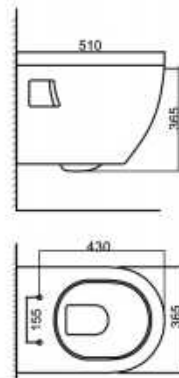

DM1*H

DM2*H

FH7003K

FH7008H