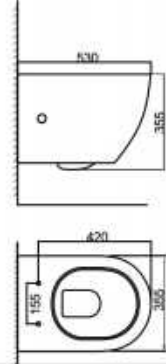

DM1*H

DM2*H

FH7003K

FH7008H