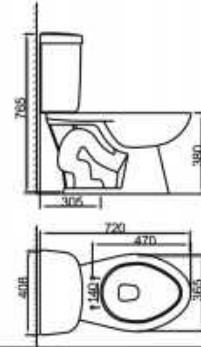

FHC15E+T17

Size: 720×408×765mm
S-trap: 305mm
6L flush Water-saving toilet

FHC16E+T16

Size: 725×408×805mm
S-trap: 305mm
4/6L dual-flush Water-saving toilet

FHC58+T56

Size: 710×472×800mm
S-trap: 305mm
4.8L flush Water-saving toilet

FHC28+T28

Size: 765×440×845mm
S-trap: 305mm
4.8L flush Water-saving toilet

FHC4865+T4440

FHC4868+T4450

FHC3301+T3300

FHC3302+T3300

FHC3303+T3300

FHC3700+T3700