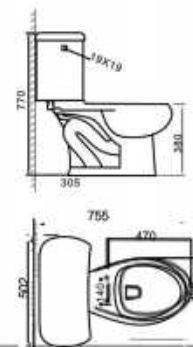

FHC3303+T3300

FHC3700+T3700

FHC5560+T5560

FHC5570+T5560