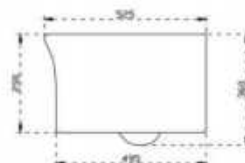

10840

10829

10822BV

10842